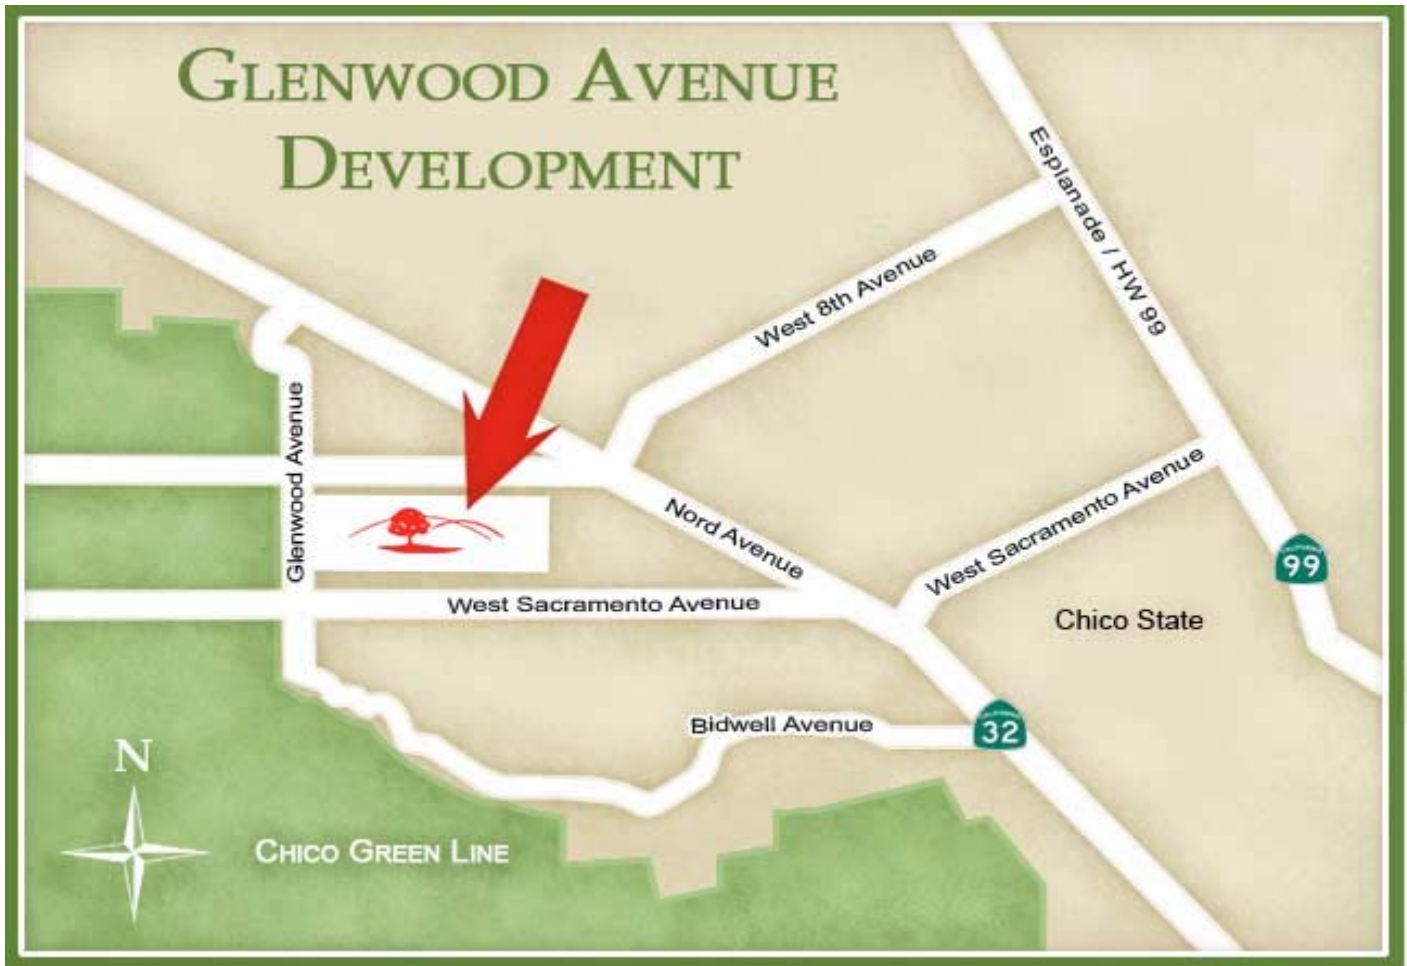

LOCATION MAP - GLENWOOD AVENUE SUBDIVISION

530-343-2641

From Highway 5:

Take Exit 619 for CA-32 towards Chico
Turn Right at CA-32
Turn Left to stay on CA-32
Turn Right at Glenwood Avenue

From Chico:

Go west on Sacramento Avenue then right on Bidwell/Glenwood Avenue.