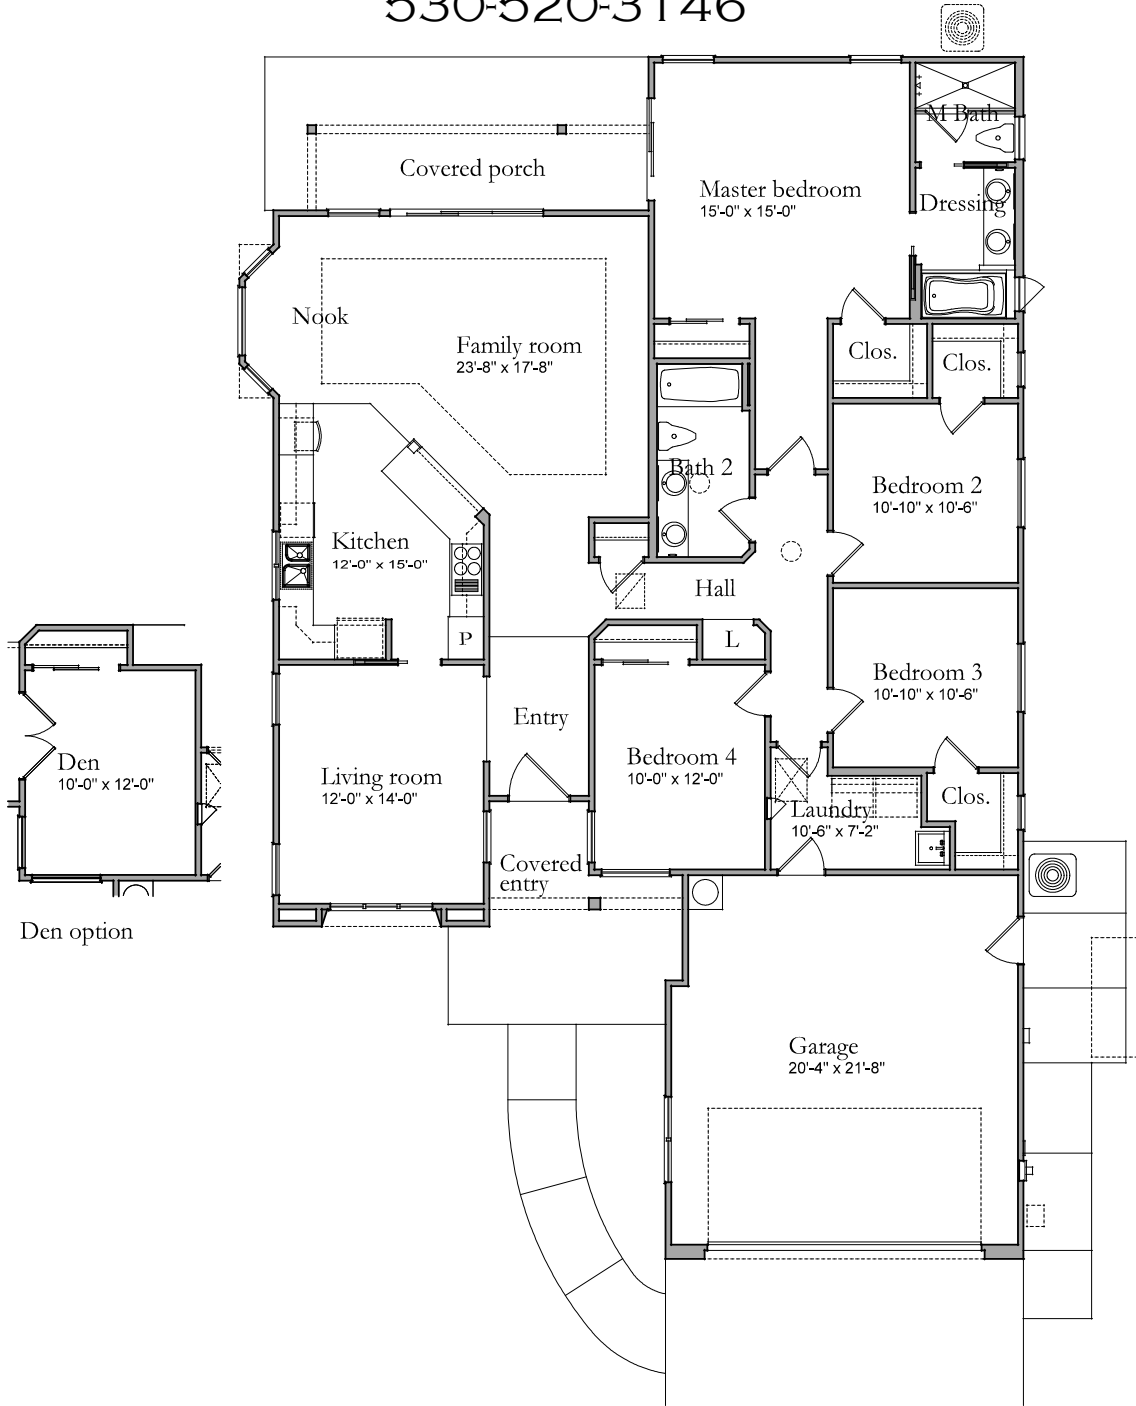

530-520-3146

PLAN 4 – ELEVATION C - 4BR/2 BA - 1928 SF

Some upgrade features may be shown

530-520-3146

PLAN 4 – ELEVATION C - 4BR/2 BA - 1928 SF

Some upgrade features may be shown