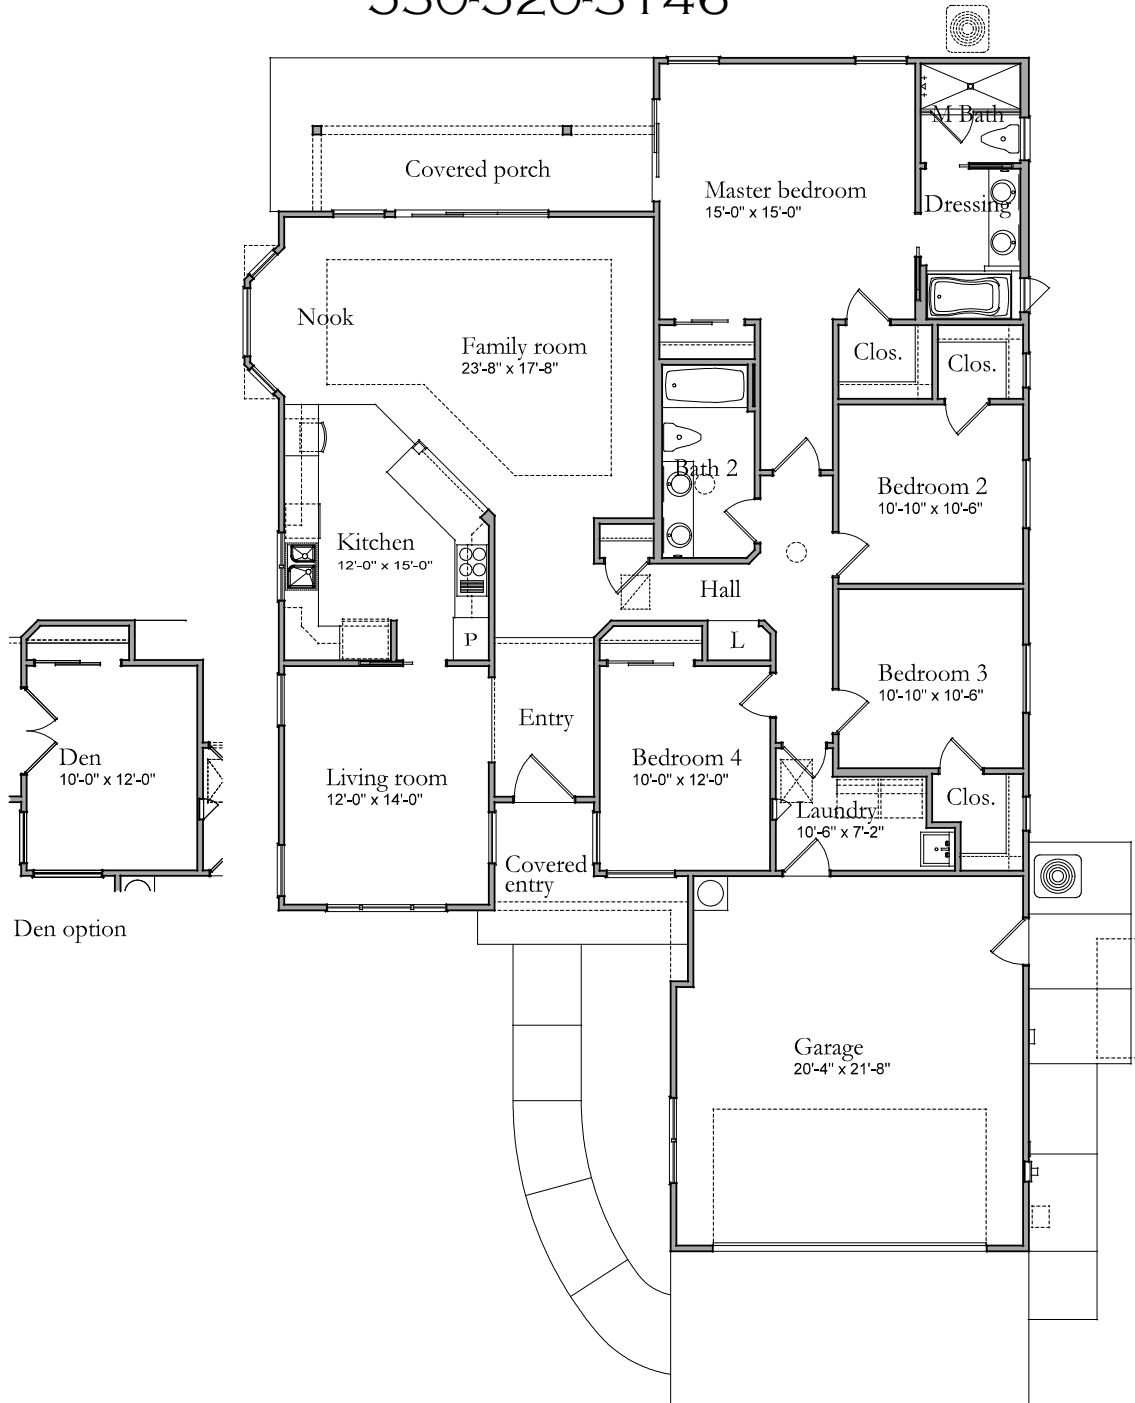

530-520-3146

PLAN 4 – ELEVATION A - 4BR/2 BA - 1928 SF

Some upgrade features may be shown

530-520-3146

PLAN 4 – ELEVATION A - 4BR/2 BA - 1928 SF

Some upgrade features may be shown